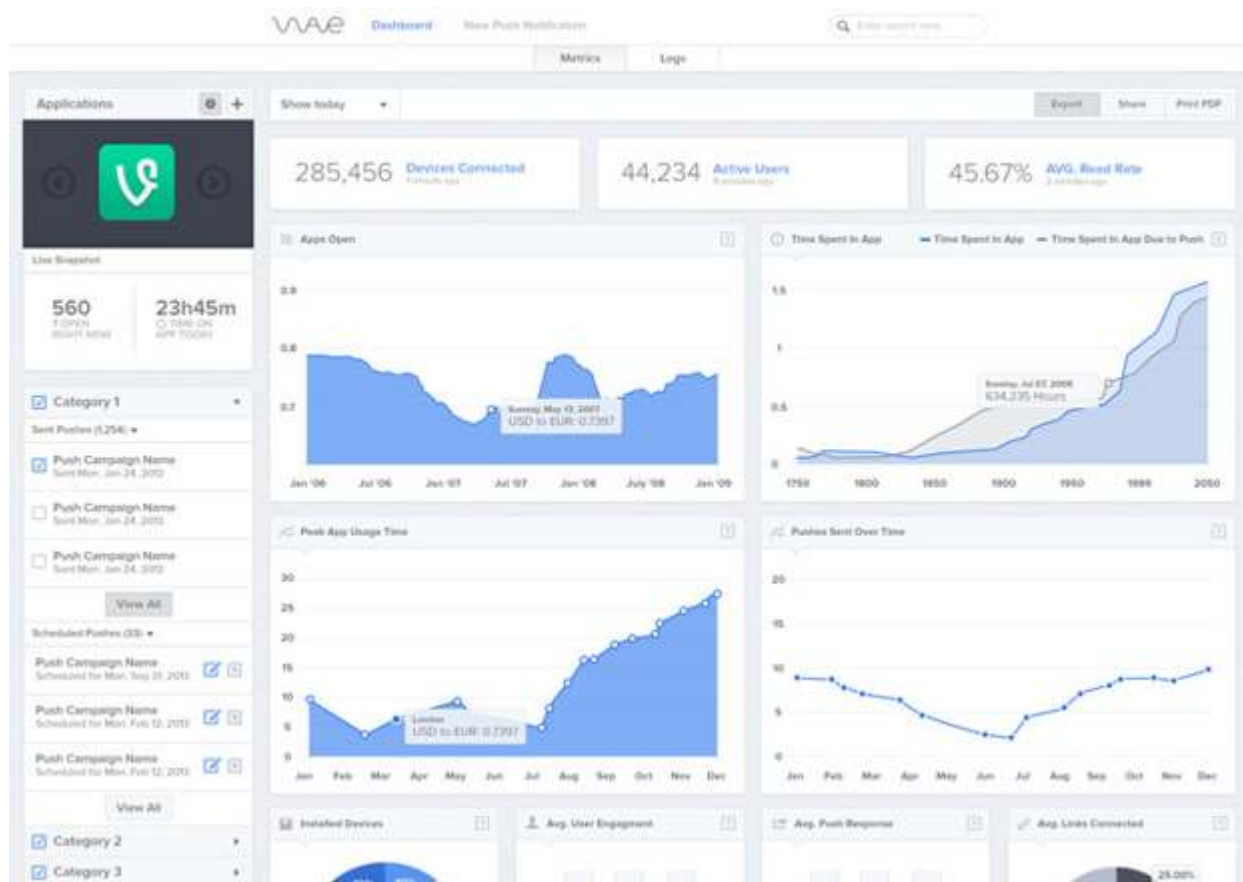

Skype: devmet

Phone: +92-333-782-1407

Email: info@devmet.com

The screenshot shows the LYTMUS dashboard for a candidate named Ben Johnson. The dashboard includes a sidebar with navigation options like Dashboard, Jobs, Exams, Candidates, and Admin. The main content area displays the candidate's profile, exam details, and a grid of question results.