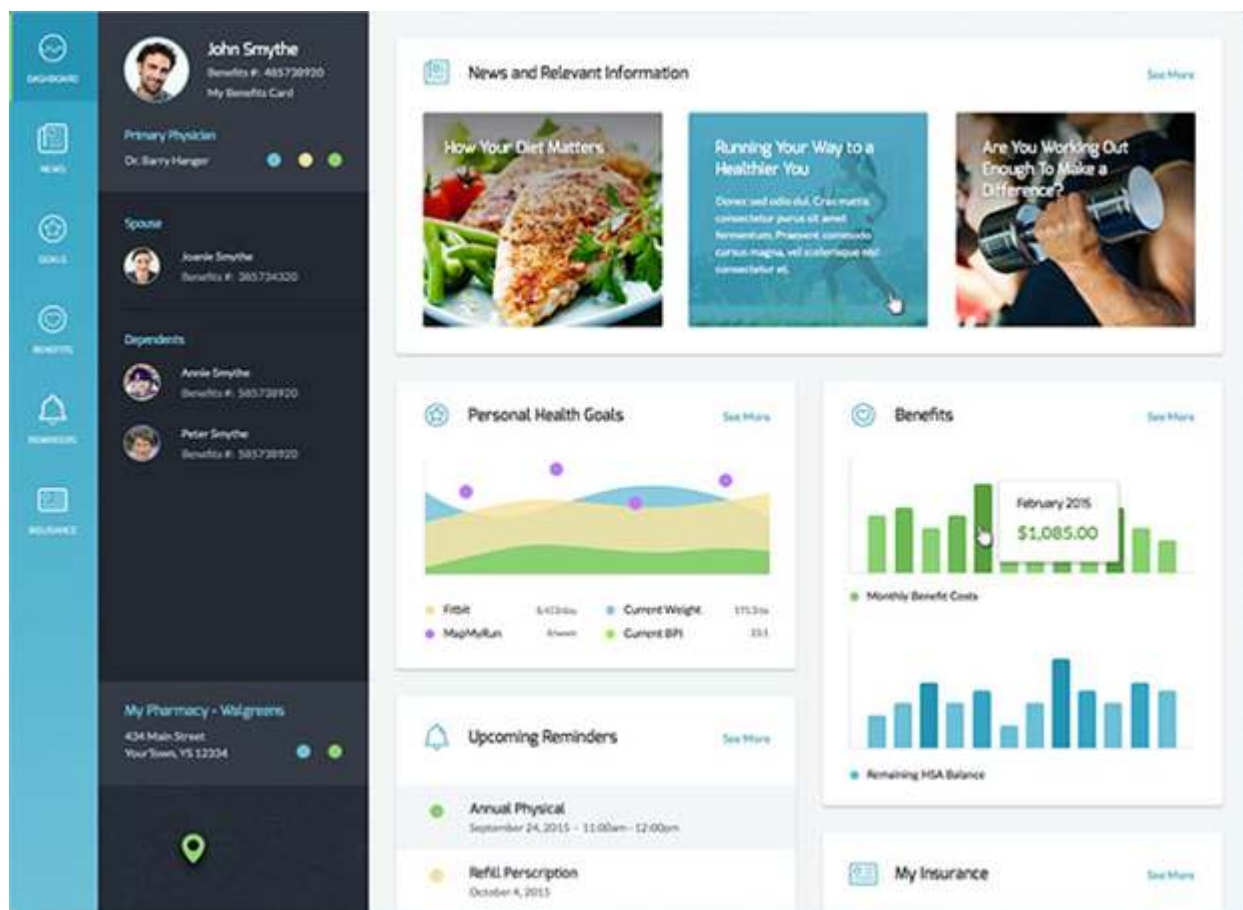

Skype: devmet

Phone: +92-333-782-1407

Email: info@devmet.com