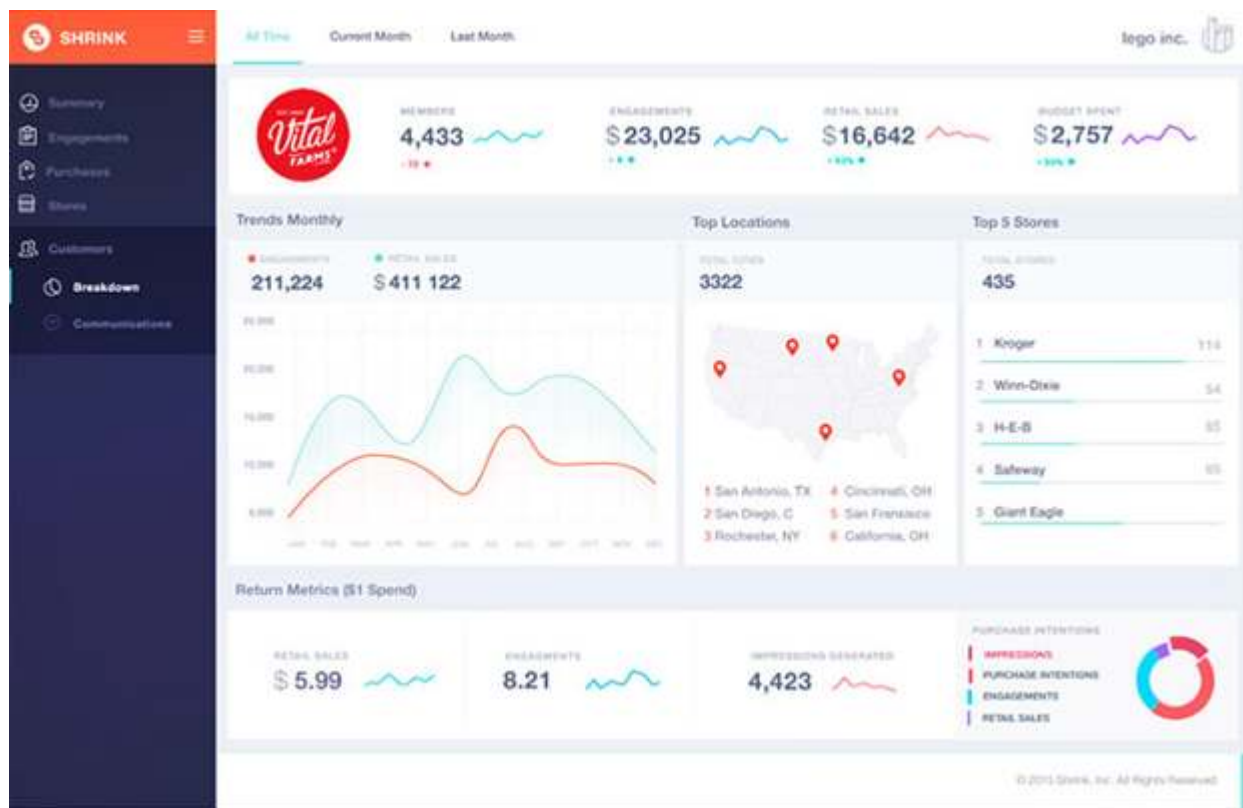

Skype: devmet

Phone: +92-333-782-1407

Email: info@devmet.com