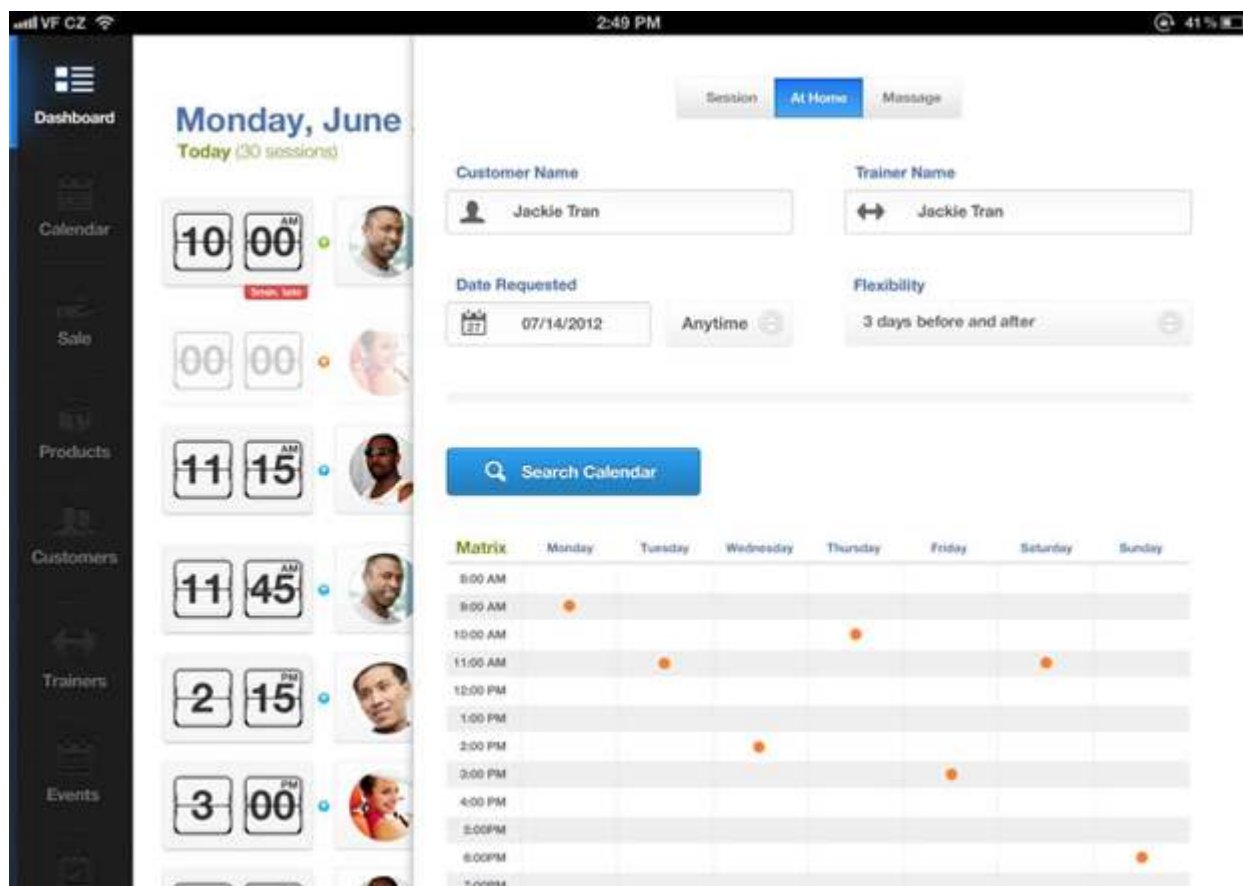

Skype: devmet

Phone: +92-333-782-1407

Email: info@devmet.com

The screenshot shows the LYTMUS dashboard for a candidate named Ben Johnson. The dashboard includes a sidebar with navigation options like Dashboard, Jobs, Exams, Candidates, and Admin. The main content area displays the candidate's profile, exam details, and a grid of question results.