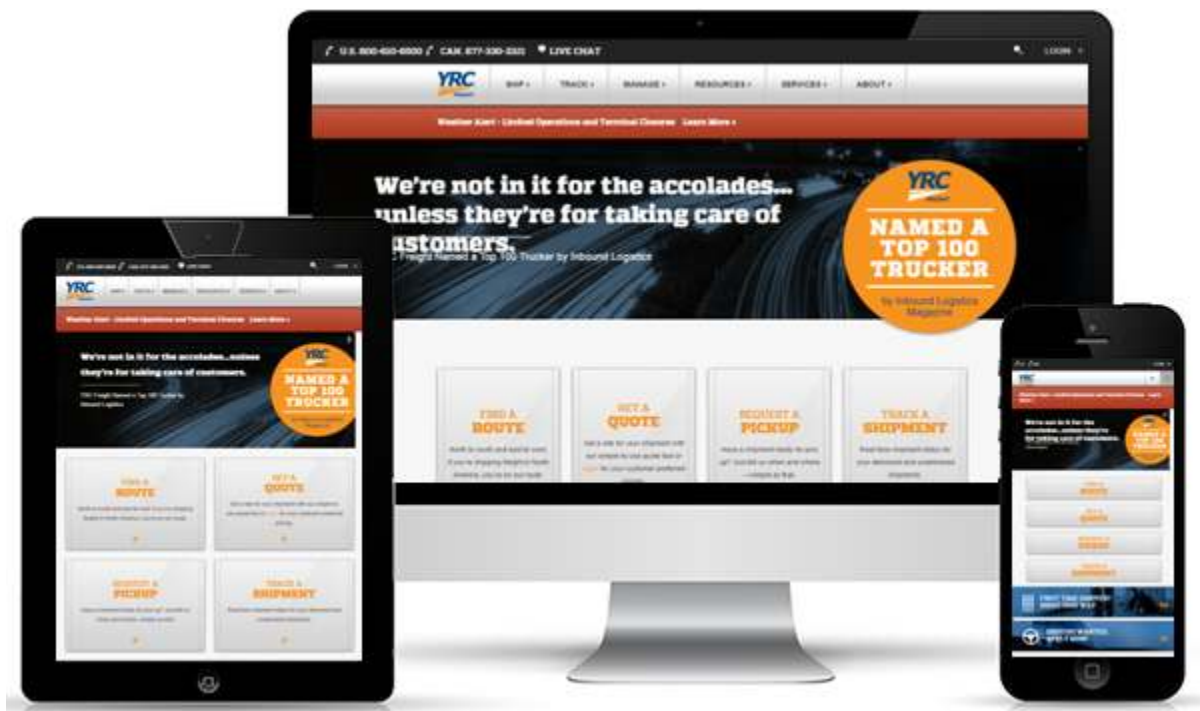

Phone: +92-333-782-1407

Email: info@devmet.com

Visit Website: www.citizenschools.org

Visit Website: today.salve.edu

Skype: devmet

Phone: +92-333-782-1407

Email: info@devmet.com

Visit Website: www.yrc.com