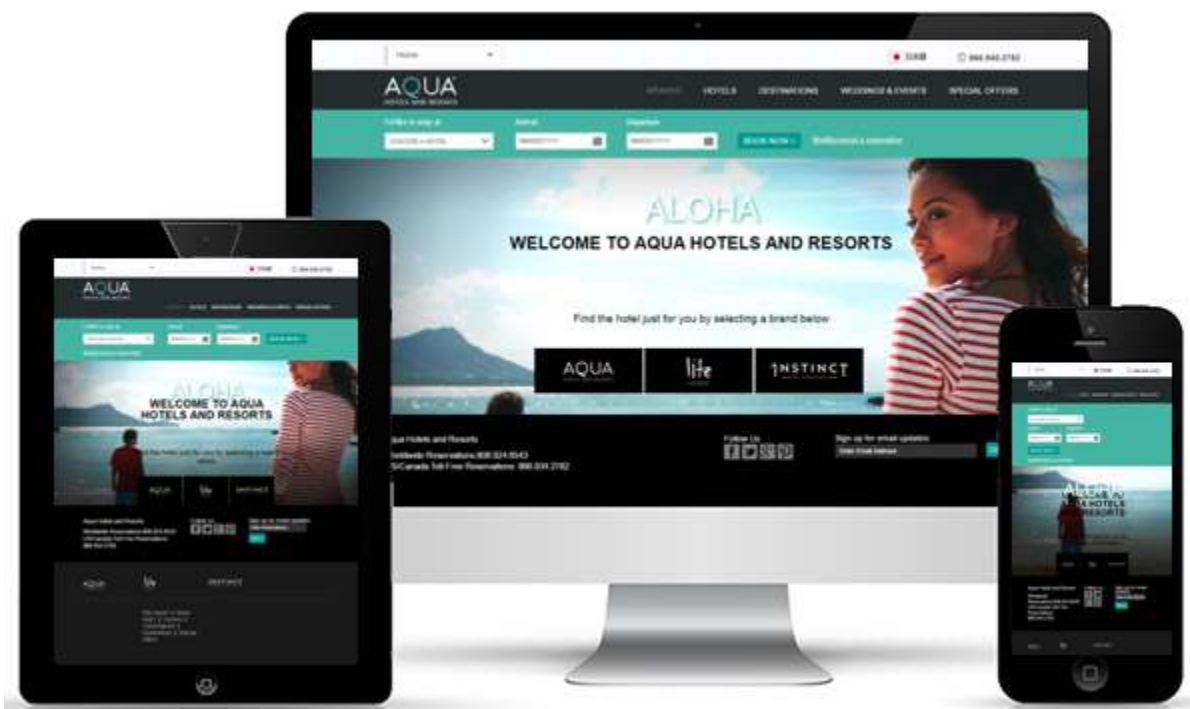

Featuring some of our THE BEST WordPress Responsive Sites

Visit Website: www.aquaresorts.com

Skype: devmet

Phone: +92-333-782-1407

Email: info@devmet.com